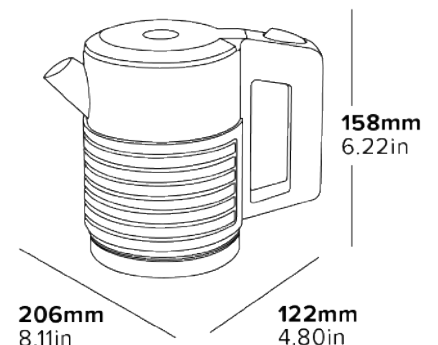

0.6L CAPACITY

Designed for guest room use

DOUBLE WALLED

Silicone insulation sleeve

STRIX THERMAL CONTROLLER

World leader in kettle controls

**CENTRALLY LOCATED
LED INDICATOR SWITCH**
For left & right handed users

CONCEALED HEATING ELEMENT
Easy to clean

- Space saving design
- 360° base
- 304 grade stainless steel
- Integrated water level markings
- Integrated power cord tidy

Specification

Black
1000W
0.90kg
Cable length: 0.8m

CANTERBURY

0.6L Double Walled Kettle

CORBY

ABOUT THIS PRODUCT

The Corby Canterbury 0.6L Double Walled Kettle features a traditional British tea spout, a wide handle, and an extra-wide opening for easy access and cleaning. Its double-walled design enhances guest comfort, ensuring both safety and efficiency. Perfect for any setting, the black and brushed steel finish adds an elegant touch to your space.